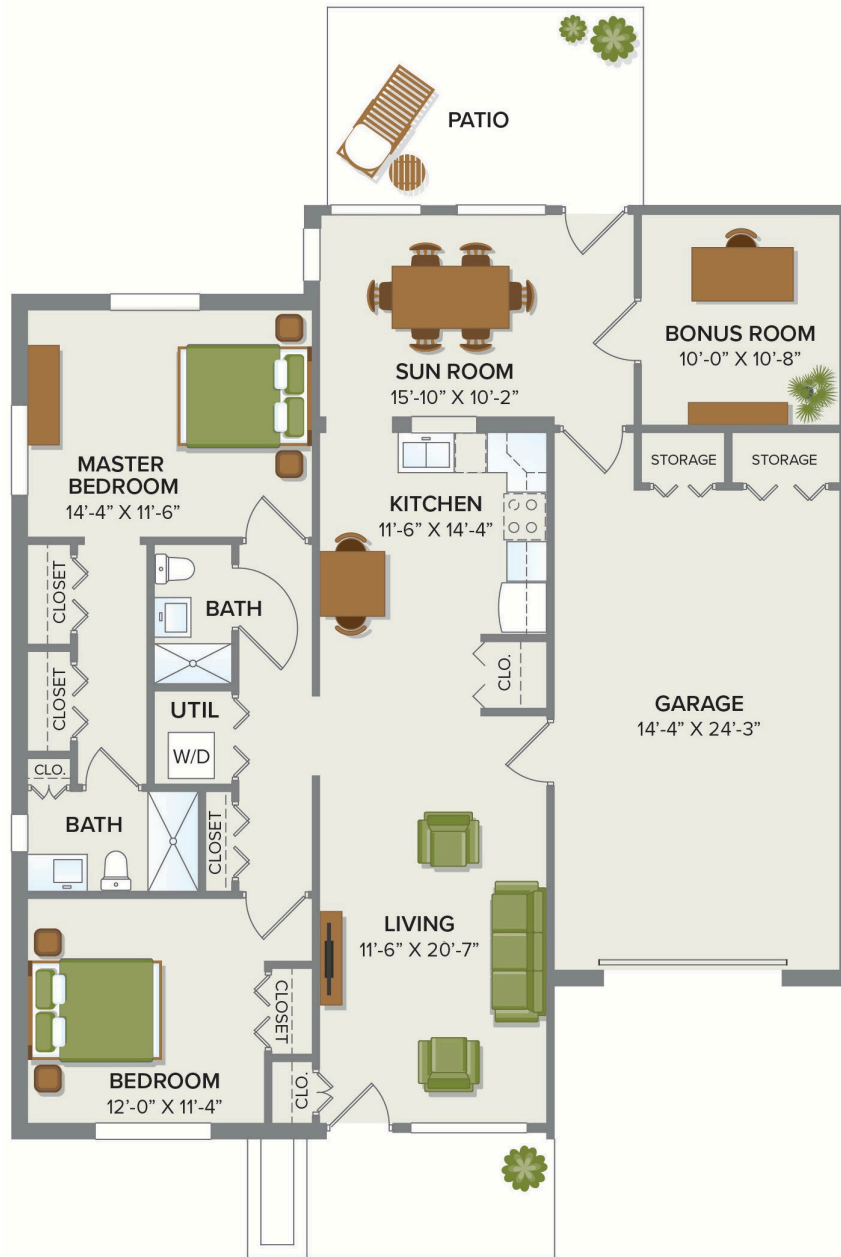

**HERITAGE  
POINTE**  
OF WARREN

# Independent Living

## The Woodridge

TWO BEDROOM TOWNE HOME • 1100 SQ. FT.