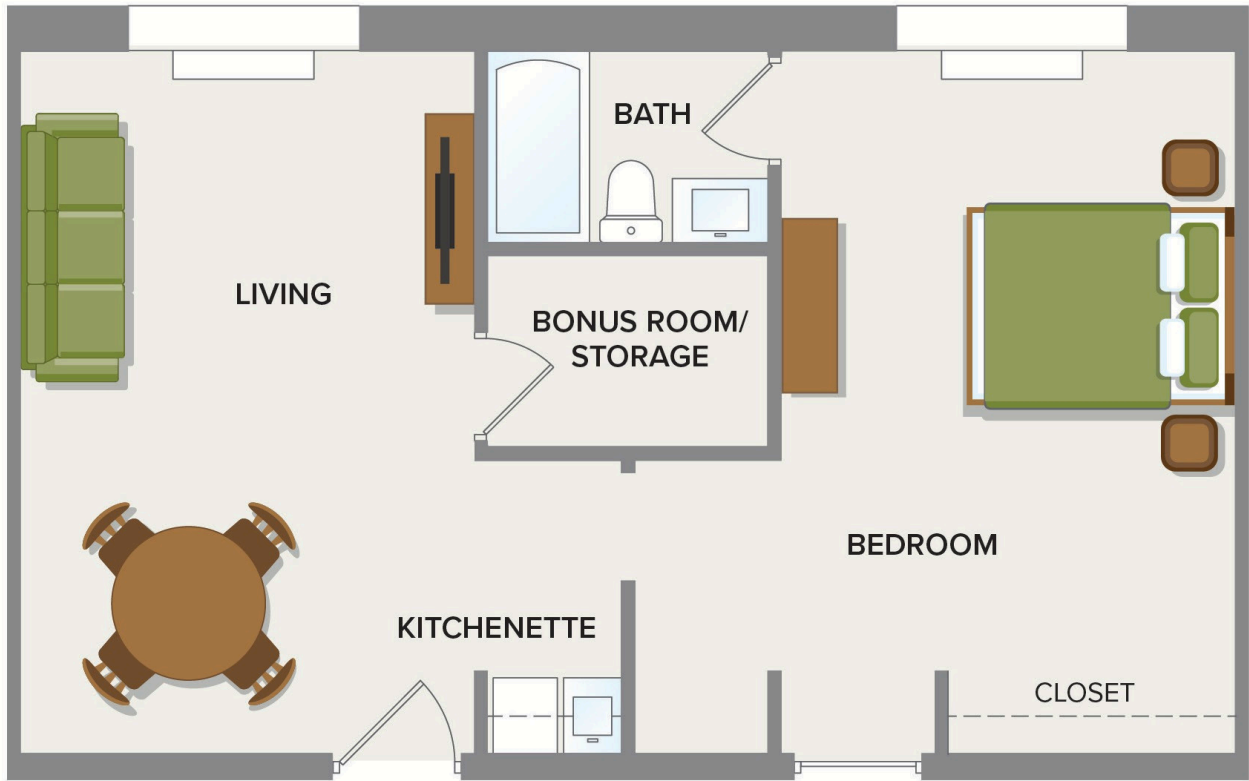

HERITAGE
POINTE
OF WARREN

Assisted Living

The Maple

ONE BEDROOM • 581 SQ. FT.