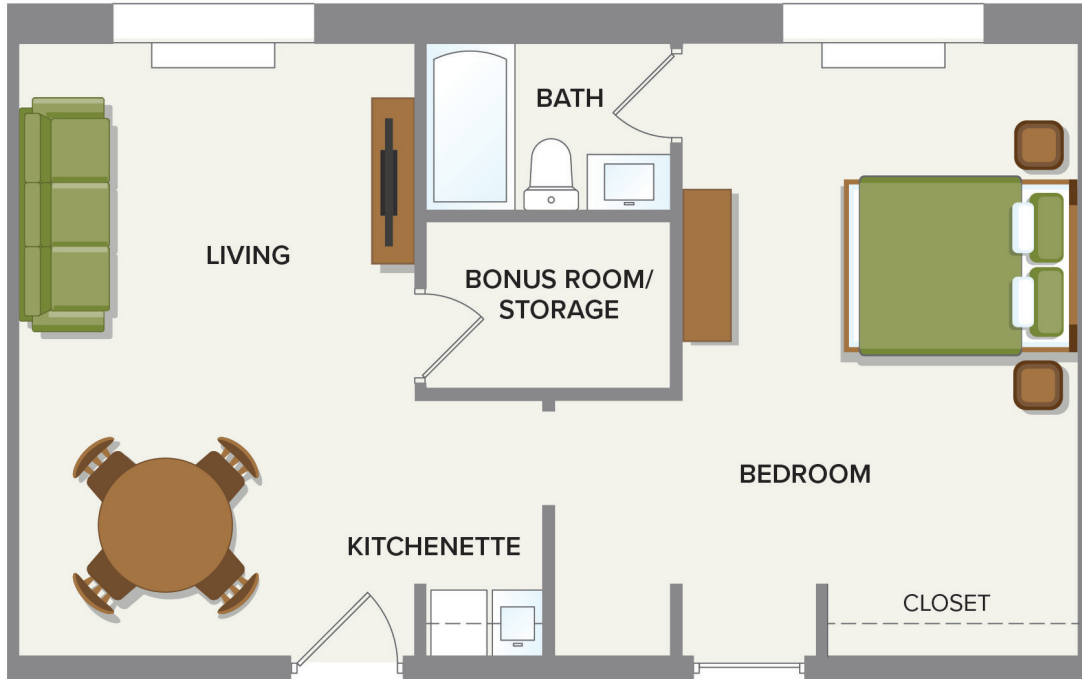

**HERITAGE
POINTE**
OF WARREN

Assisted Living

The Maple

ONE BEDROOM • 581 SQ. FT.

APARTMENT NUMBER

ENTRY FEE

MONTHLY FEE

Square footage, room dimension or window placement may vary. Not shown to scale.