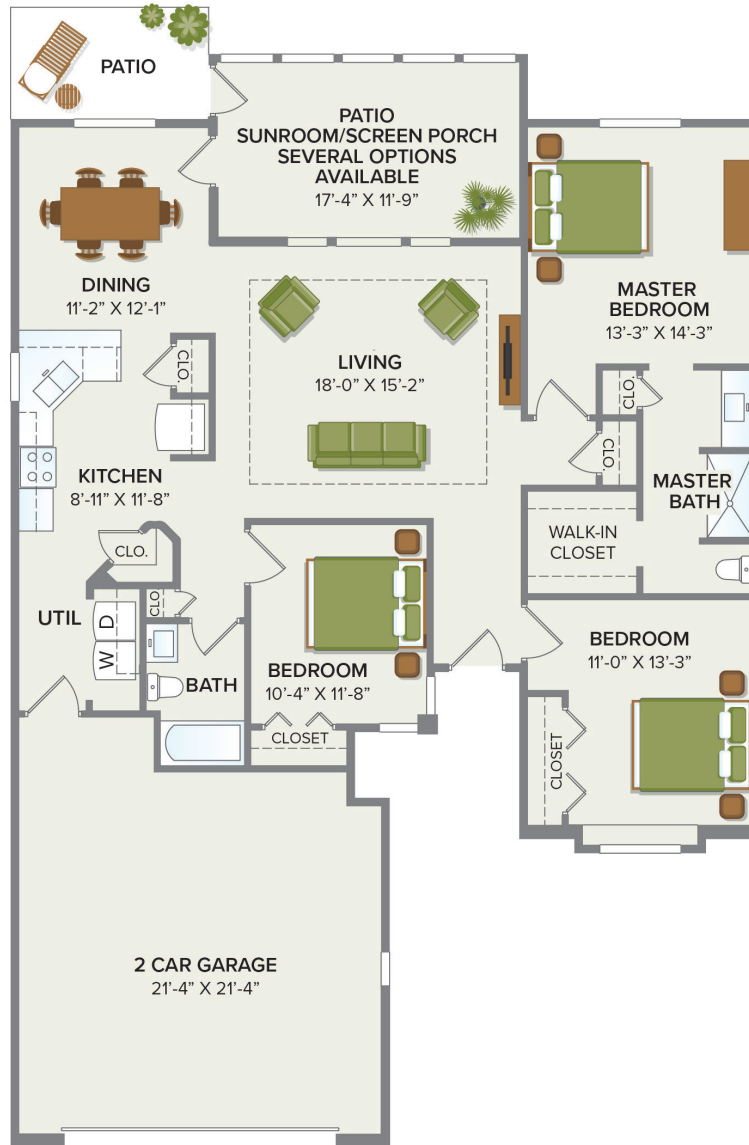

**HERITAGE
POINTE**
OF WARREN

Independent Living

The Links

THREE BEDROOM VILLA • 1500 SQ. FT.

HOME

ENTRY FEE

MONTHLY FEE

Square footage, room dimension or window placement may vary. Not shown to scale.