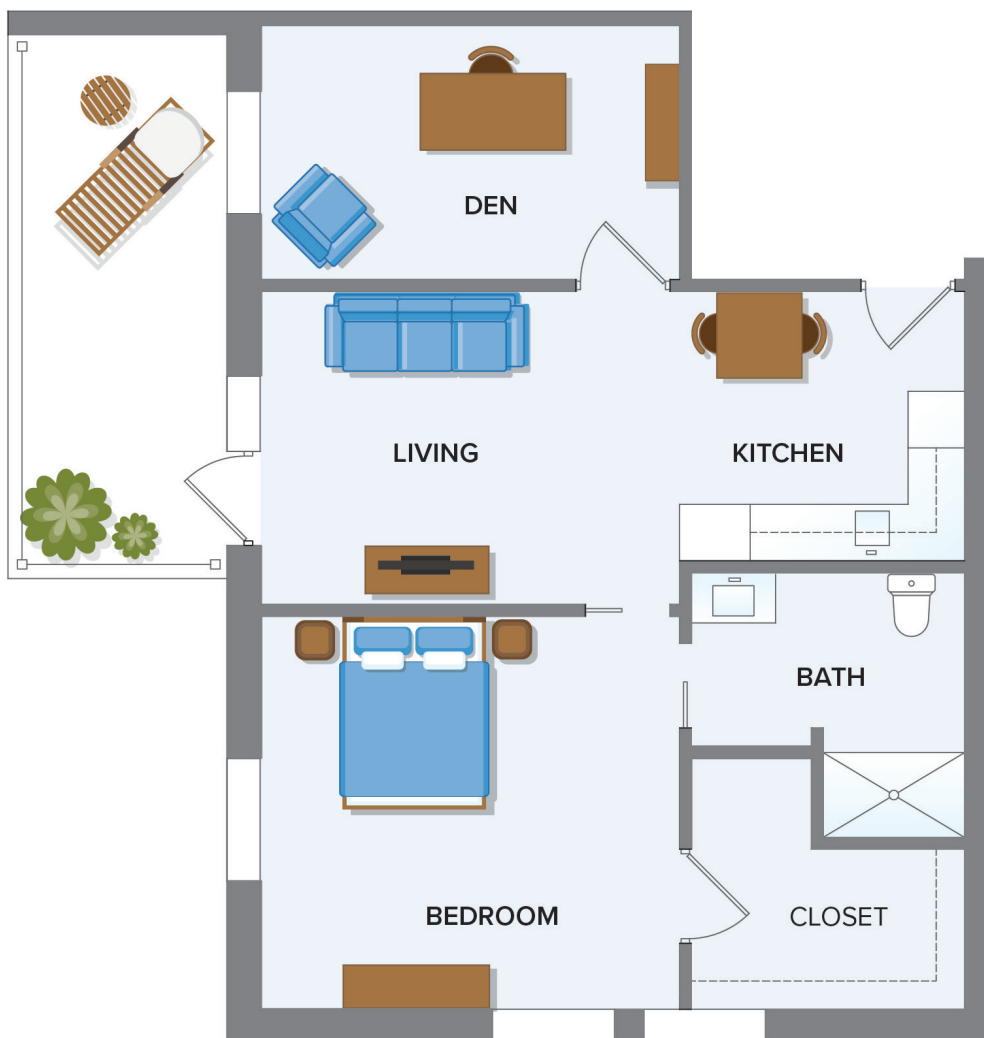

**HERITAGE
POINTE**
OF FORT WAYNE

Assisted Living

The Wayne

ONE BEDROOM WITH DEN AND PATIO • 772 SQ. FT.

APARTMENT NUMBER

ENTRY FEE

MONTHLY FEE

Square footage, room dimension or window placement may vary. Not shown to scale.