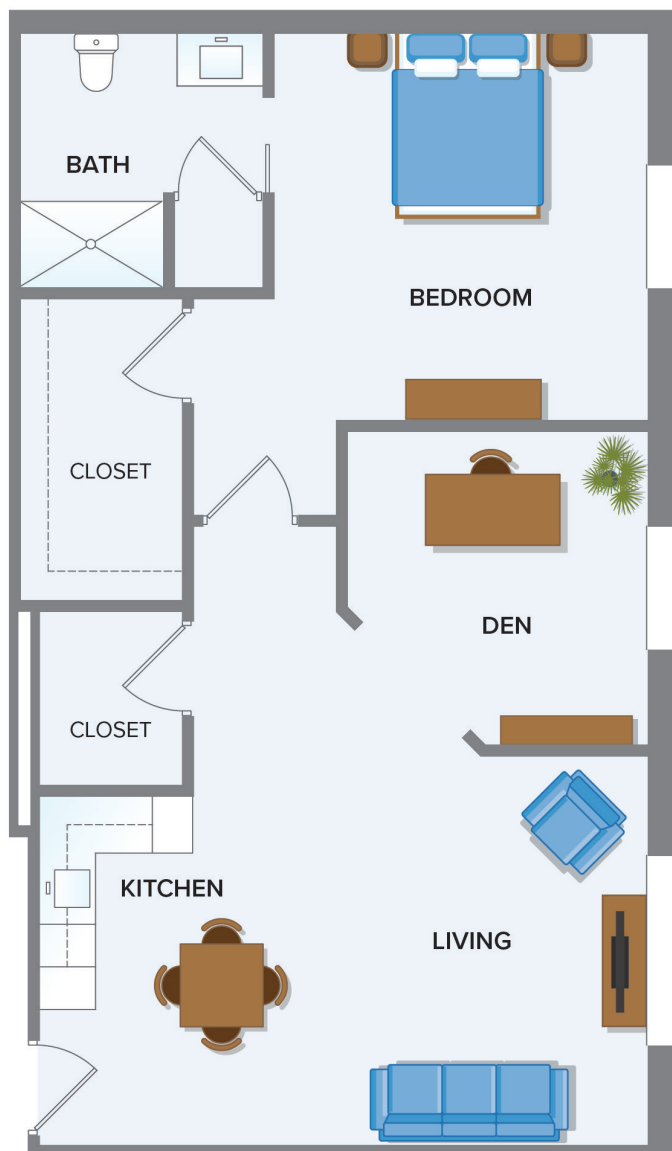

**HERITAGE
POINTE**
OF FORT WAYNE

Assisted Living

The Summit

TWO ROOM WITH DEN • 849 SQ. FT.

APARTMENT NUMBER

ENTRY FEE

MONTHLY FEE

Square footage, room dimension or window placement may vary. Not shown to scale.