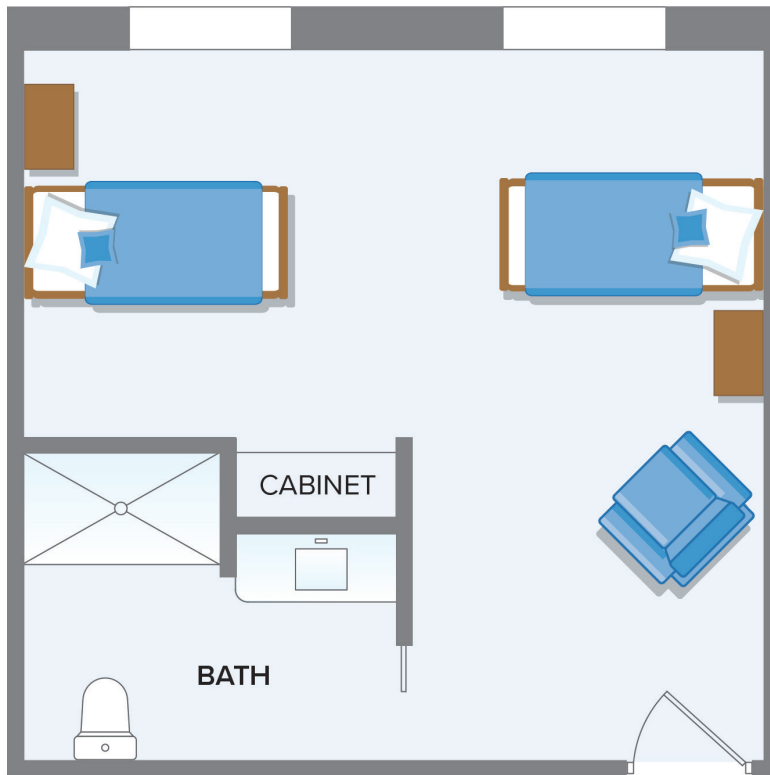

**HERITAGE
POINTE**
OF FORT WAYNE

Memory Care

Semi-Private Room

377 SQ. FT.

ROOM NUMBER

ENTRY FEE

MONTHLY FEE

Square footage, room dimension or window placement may vary. Not shown to scale.