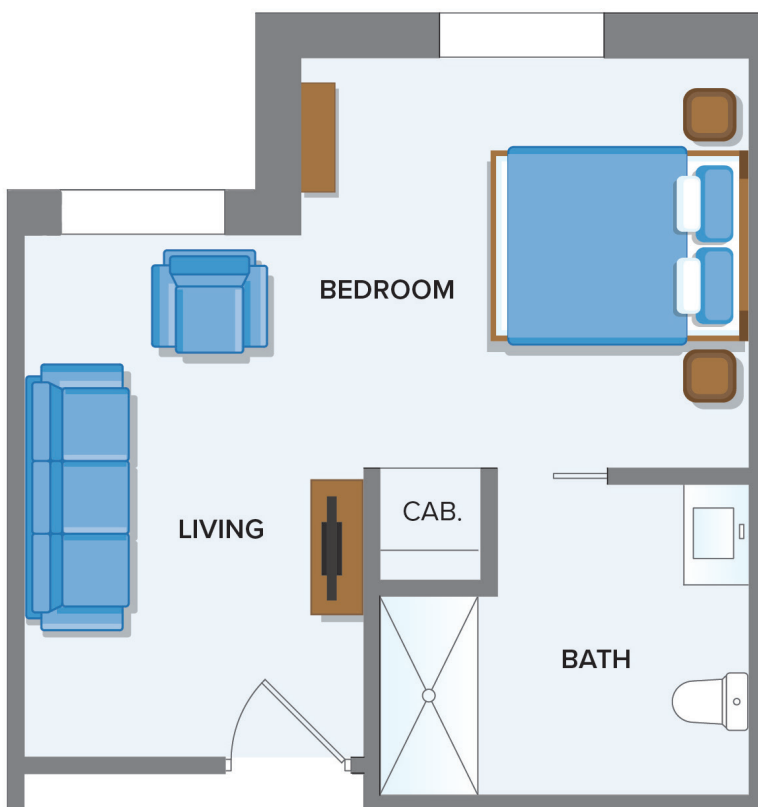

**HERITAGE
POINTE**
OF FORT WAYNE

Rehab

Private Room

329 SQ. FT.

ROOM NUMBER

ENTRY FEE

MONTHLY FEE

Square footage, room dimension or window placement may vary. Not shown to scale.