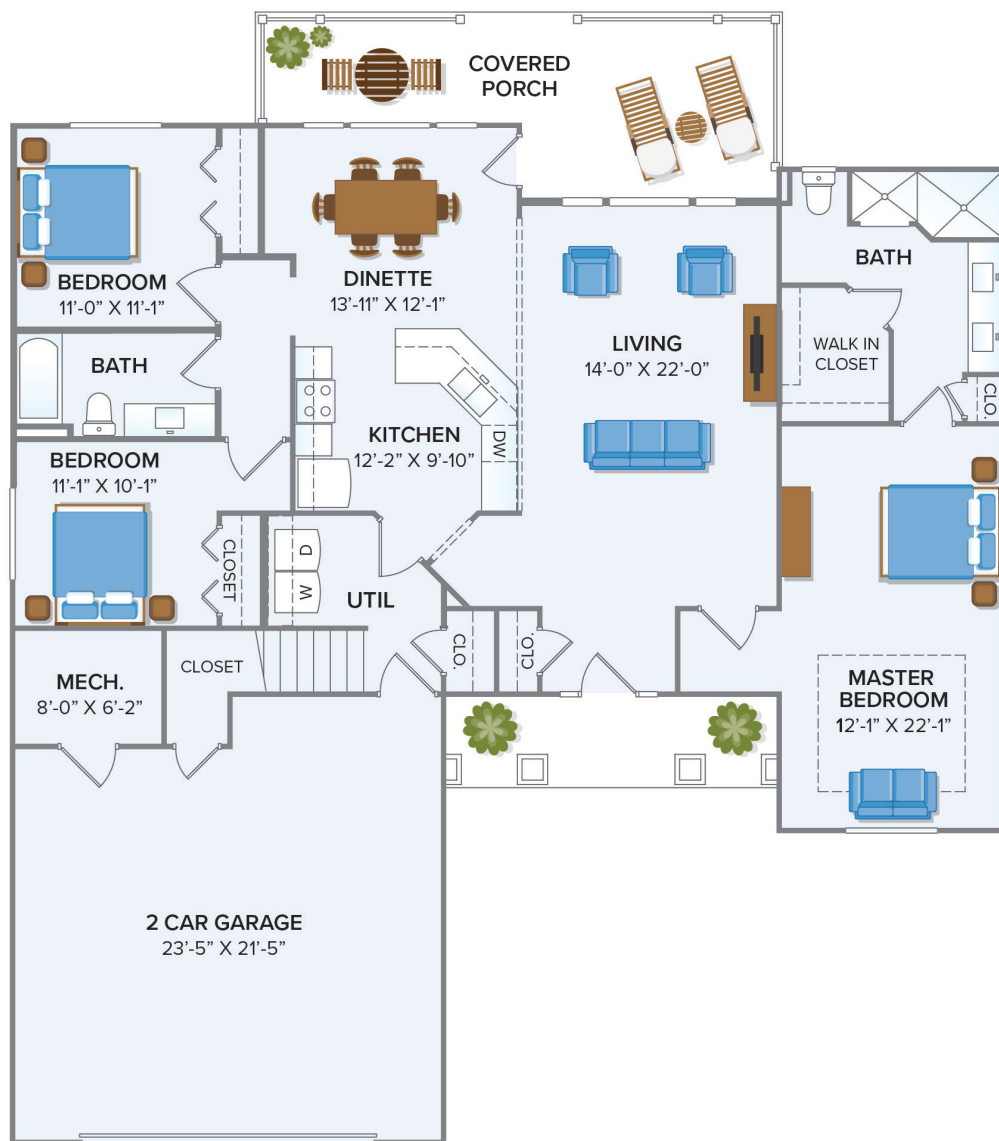

**HERITAGE
POINTE**
OF FORT WAYNE

Independent Living

The Prairie 2

THREE BEDROOM VILLA • 2331 SQ. FT.

HOME

ENTRY FEE

MONTHLY FEE

Square footage, room dimension or window placement may vary. Not shown to scale.