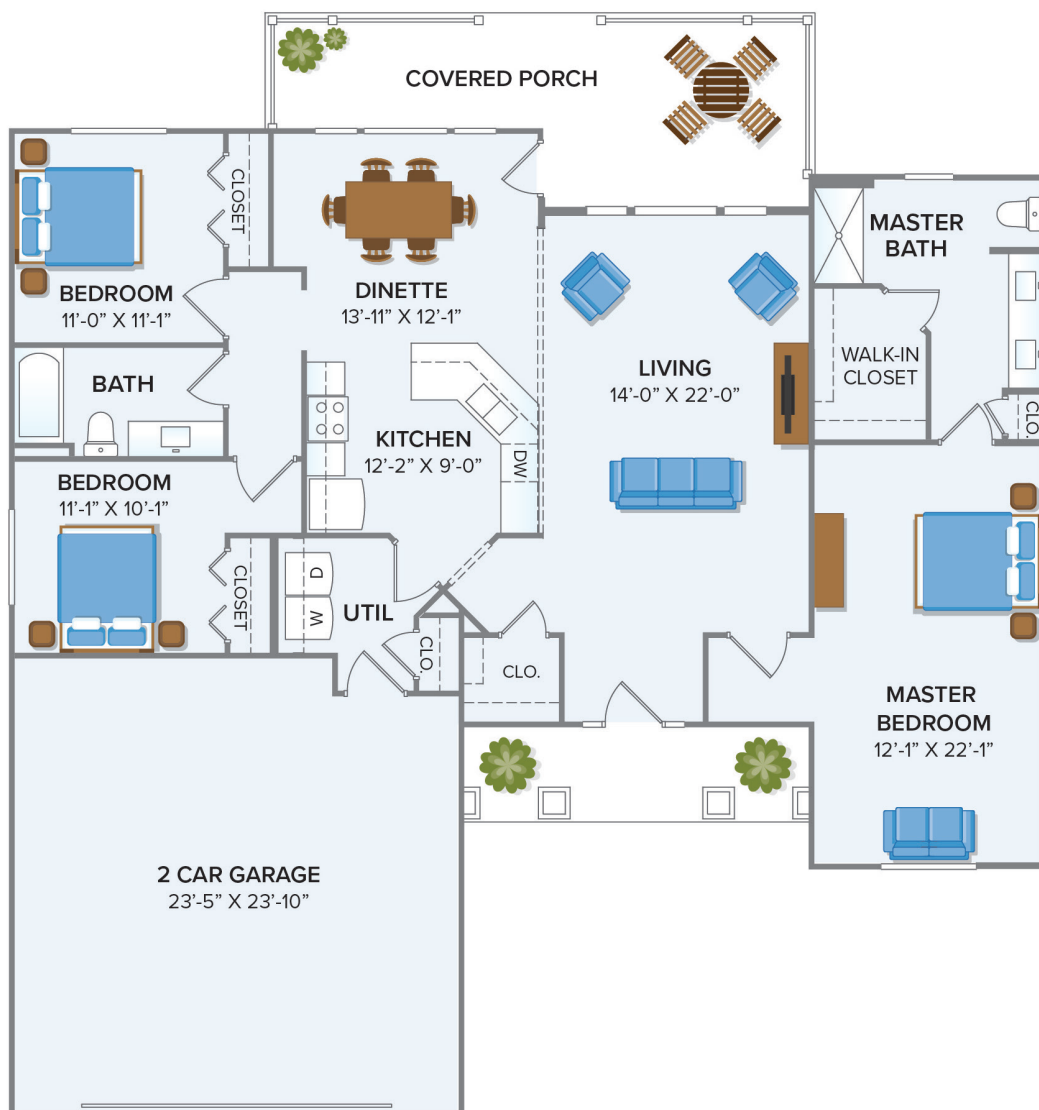

**HERITAGE
POINTE**
OF FORT WAYNE

Independent Living

The Prairie

THREE BEDROOM VILLA • 2233 SQ. FT.

HOME

ENTRY FEE

MONTHLY FEE

Square footage, room dimension or window placement may vary. Not shown to scale.