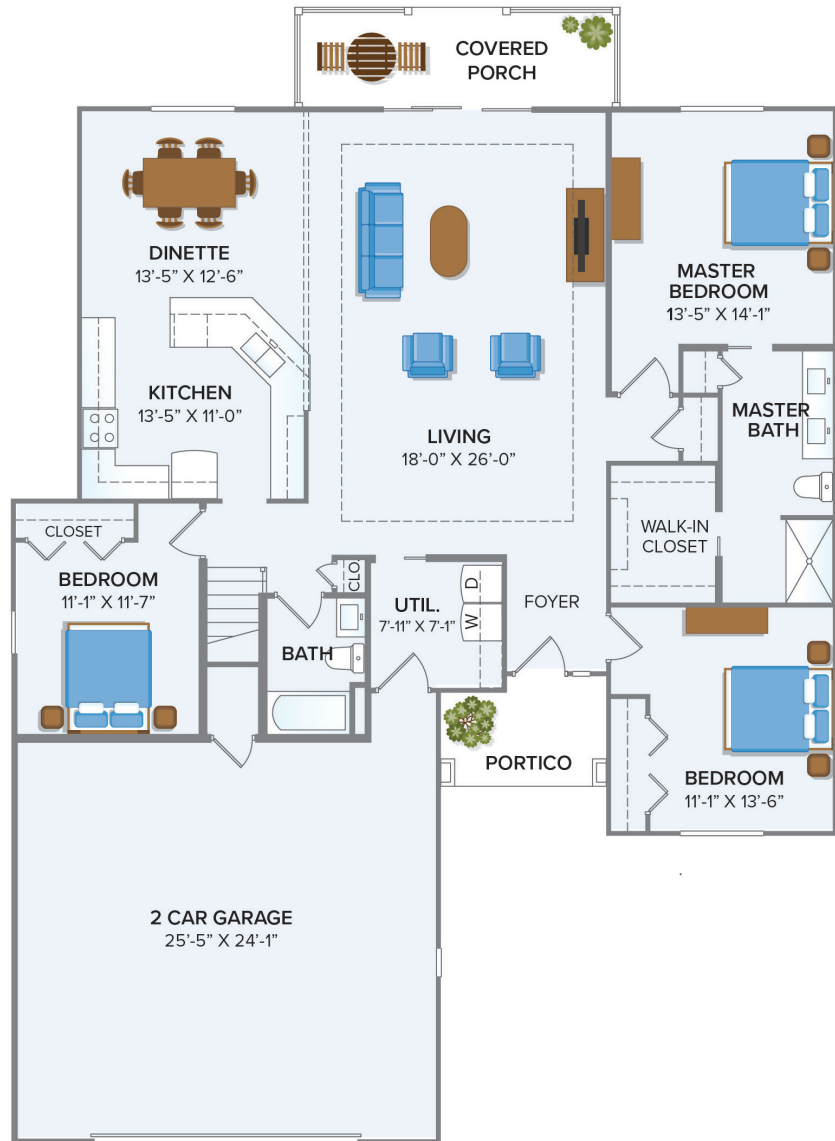

**HERITAGE
POINTE**
OF FORT WAYNE

Independent Living

The Meadow 2

THREE BEDROOM VILLA • 2506 SQ. FT.

HOME

ENTRY FEE

MONTHLY FEE

Square footage, room dimension or window placement may vary. Not shown to scale.