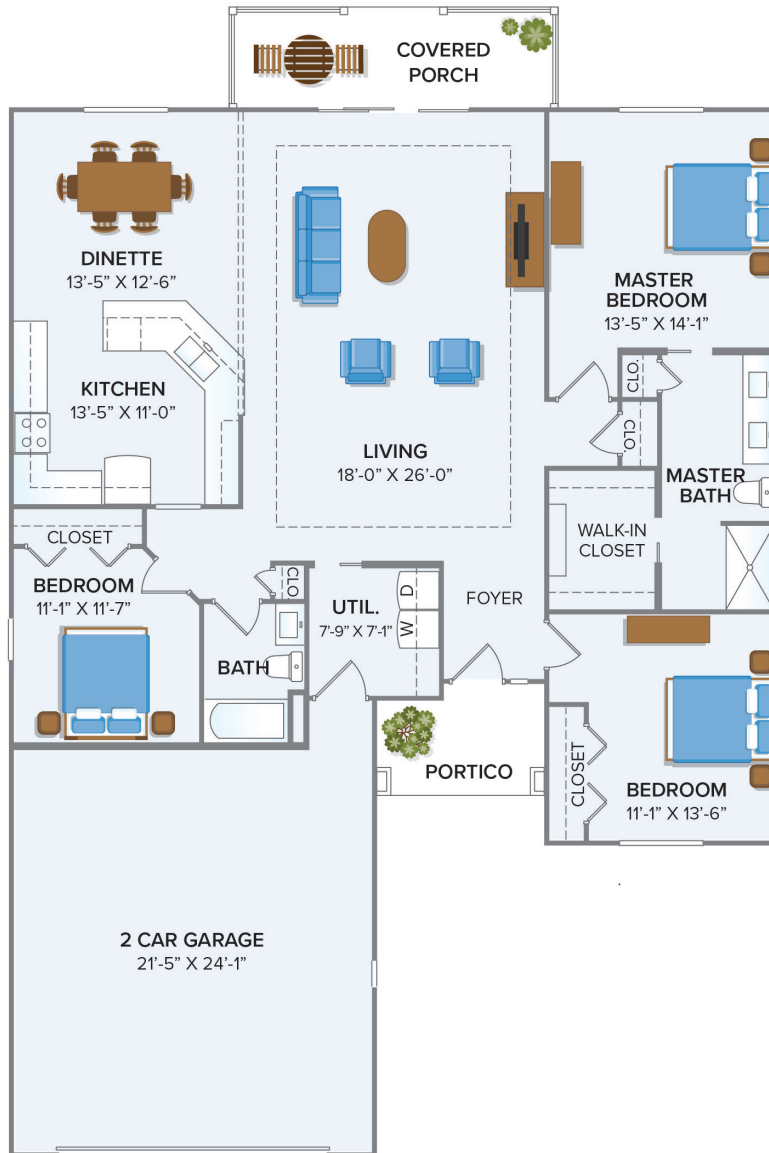

**HERITAGE
POINTE**
OF FORT WAYNE

Independent Living

The Meadow

THREE BEDROOM VILLA • 2349 SQ. FT.

HOME

ENTRY FEE

MONTHLY FEE

Square footage, room dimension or window placement may vary. Not shown to scale.