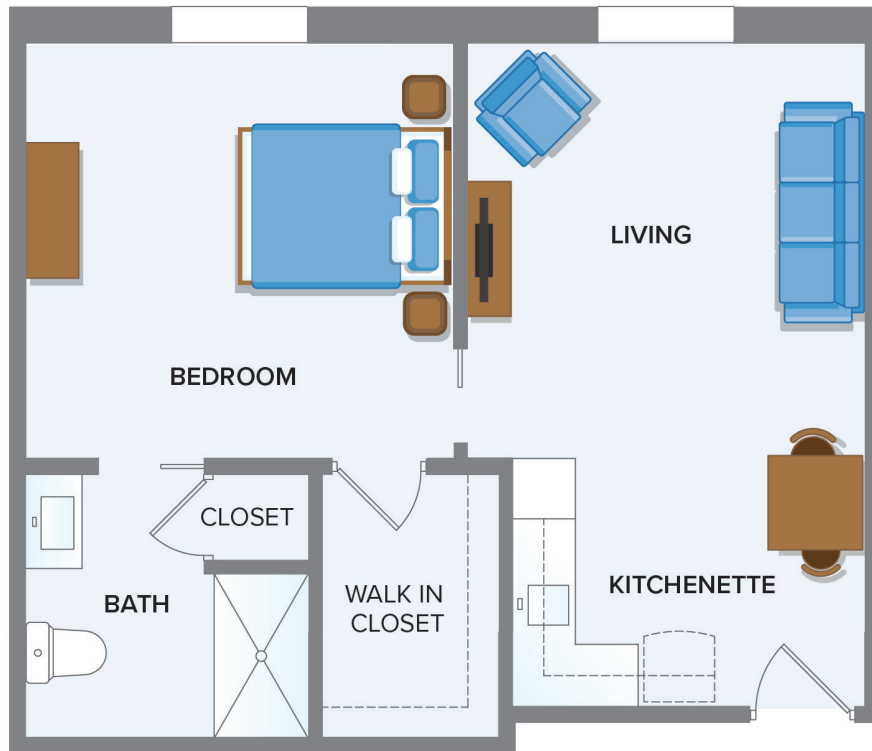

**HERITAGE
POINTE**
OF FORT WAYNE

Assisted Living

The Maume

ONE BEDROOM • 582 SQ. FT.

APARTMENT NUMBER

ENTRY FEE

MONTHLY FEE

Square footage, room dimension or window placement may vary. Not shown to scale.