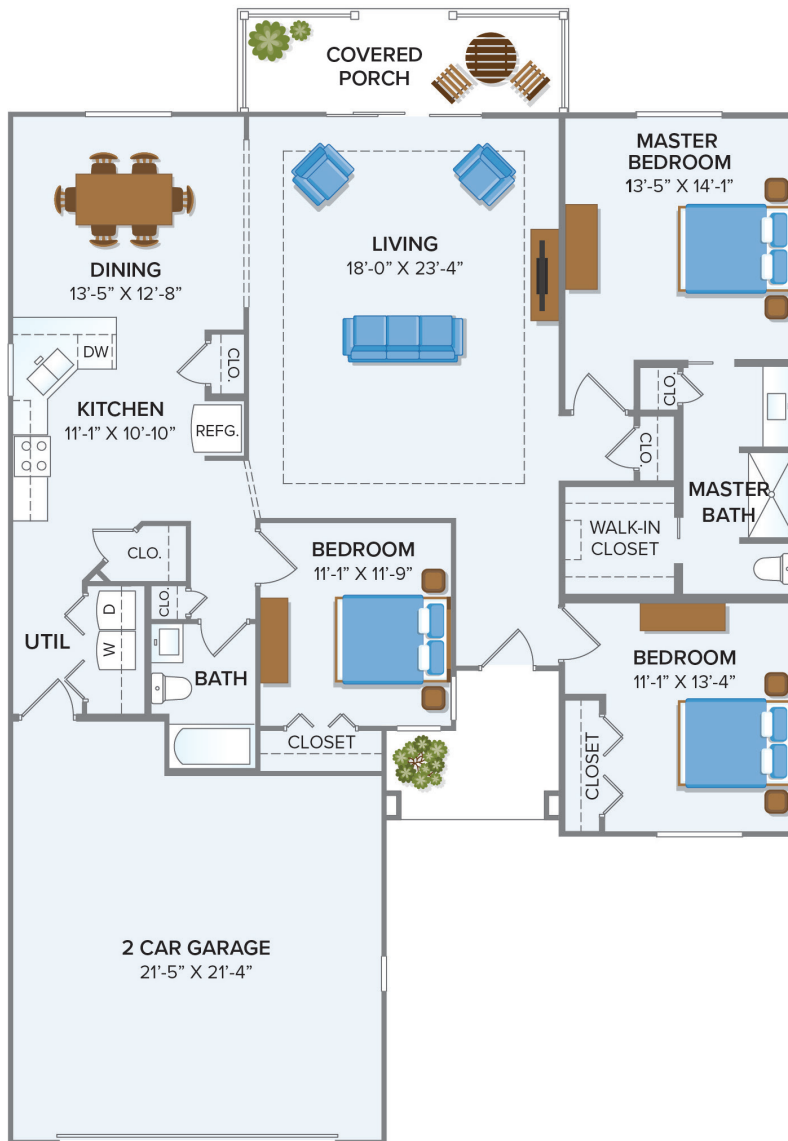

**HERITAGE
POINTE**
OF FORT WAYNE

Independent Living

The Homestead

THREE BEDROOM VILLA • 2252 SQ. FT.

HOME

ENTRY FEE

MONTHLY FEE

Square footage, room dimension or window placement may vary. Not shown to scale.